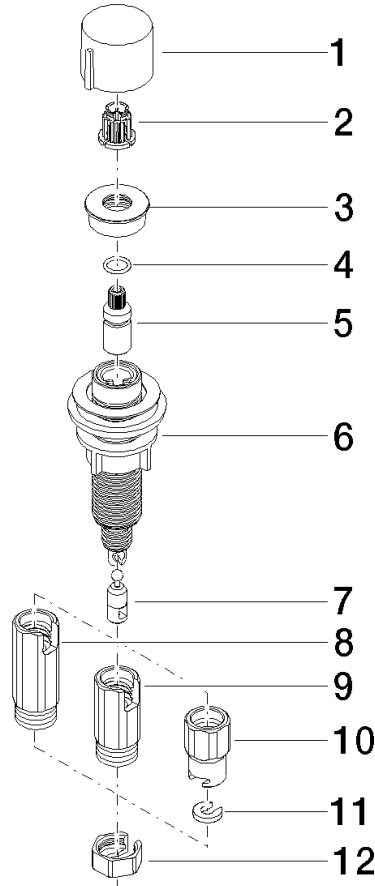

**Strainer waste with control handle - Brushed Champagne (22kt Gold)**

ELIO

10 712 970

- control for single basin
- including adapter for Bowden cable

Fits ELIO, ENO, MEM, META SQUARE, SYNC and TARA ULTRA

Fits: ELIO, MEM, ENO, SYNC, TARA ULTRA, META SQUARE

	Brushed Champagne (22kt Gold)	10 712 970-46
	Chrome	10 712 970-00
	Brushed Platinum	10 712 970-06
	Platinum	10 712 970-08
	Durabrand (23kt Gold)	10 712 970-09
	Dark Chrome	10 712 970-19
	Brushed Durabrand (23kt Gold)	10 712 970-28
	Matte Black	10 712 970-33
	Champagne (22kt Gold)	10 712 970-47
	Brushed Chrome	10 712 970-93
	Brushed Dark Platinum	10 712 970-99

10 712 970

mm [inches]

10 712 970

Parts for other finishes can be found here: [Chrome](#)

**Spare parts list**

No.	Item Number	Name	Quantity used	Delivery time
1	09 20 97 030-46	handle	1	60
2	90 12 12 002 00 90	fixing cap	1	2
3	09 27 87 011-46	rosette	1	30
4	09 14 10 042 90	seal	1	2
5	09 29 06 087-46	spindle	1	-
Spare part can no longer be ordered, please order the replacement item				
6	04 30 01 029 00 90	adaptor	1	2
7	09 24 03 175 90	adaptor	1	2
8	09 11 10 073-07	connection	1	30
9	09 11 10 074-07	connection	1	30
10	09 11 10 079-07	connection	1	30
11	09 30 11 087 90	disc	1	2
12	09 23 30 024-07	nut	1	30